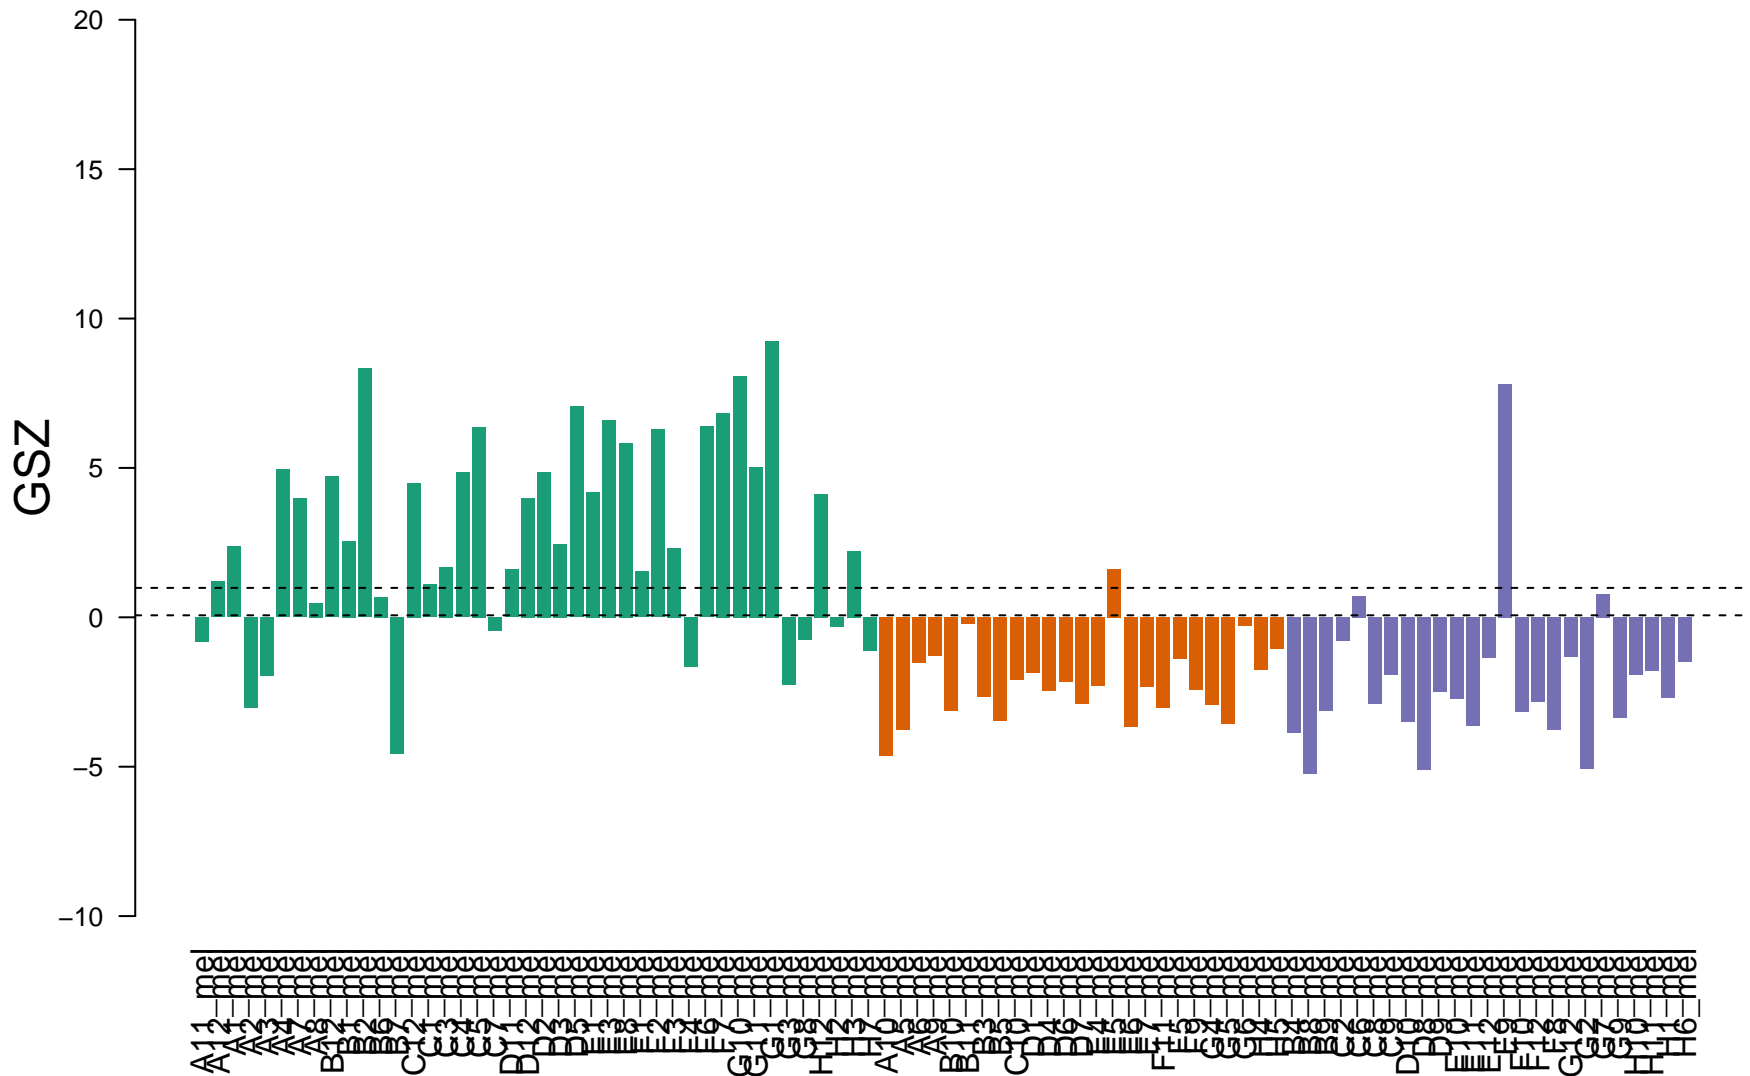

SOTIRIOU_BREAST_CANCER_GRADE_1_VS_3_UP

■ on
 ■ -
 □ off

SOTIRIOU_BREAST_CANCER_GRADE_1_VS_3_UP

Enrichment in overexpression spots

Enrichment in kMeans clusters